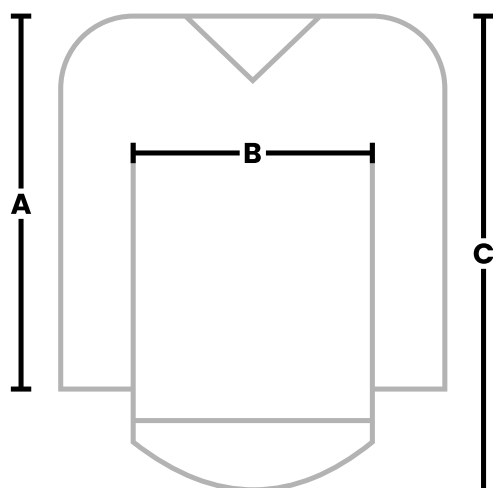

MOTOCROSS / ATV JERSEY

Fit: **REGULAR** Unit: **CM**

| SIZE | A | B | C |
|------|----|------|------|
| XS | 76 | 48.5 | 66.5 |
| S | 80 | 50.5 | 69.5 |
| M | 83 | 53 | 71.5 |
| L | 85 | 55 | 75.5 |
| XL | 87 | 57 | 78 |
| 2XL | 89 | 62 | 81 |
| 3XL | 90 | 65.5 | 85.5 |
| 4XL | 92 | 69.5 | 88.5 |

MOTOCROSS / ATV JERSEY

Fit: **LOOSE** Unit: **CM**

| SIZE | A | B | C |
|------|----|----|----|
| XS | 78 | 57 | 72 |
| S | 81 | 59 | 74 |
| M | 84 | 61 | 77 |
| L | 84 | 63 | 80 |
| XL | 86 | 65 | 82 |
| 2XL | 88 | 67 | 84 |
| 3XL | 89 | 69 | 87 |
| 4XL | 90 | 71 | 89 |

A SLEEVE LENGTH

B CHEST WIDTH

C BODY LENGTH

An athlete who is 175 cm / 5'9" tall, weighs 75 kg / 165 lbs, and wears size M. Tolerance is +/- 2%. **QUESTIONS?** Contact us, at sales@jerseyclinic.com

MOTOCROSS / ATV JERSEY

Fit: **REGULAR** Unit: **IN**

| SIZE | A | B | C |
|------|------|------|------|
| XS | 29.9 | 19.1 | 26.2 |
| S | 31.5 | 19.9 | 27.4 |
| M | 32.7 | 20.9 | 28.1 |
| L | 33.5 | 21.7 | 29.7 |
| XL | 34.3 | 22.4 | 30.7 |
| 2XL | 35 | 24.4 | 31.9 |
| 3XL | 35.4 | 25.8 | 33.7 |
| 4XL | 36.2 | 27.4 | 34.8 |