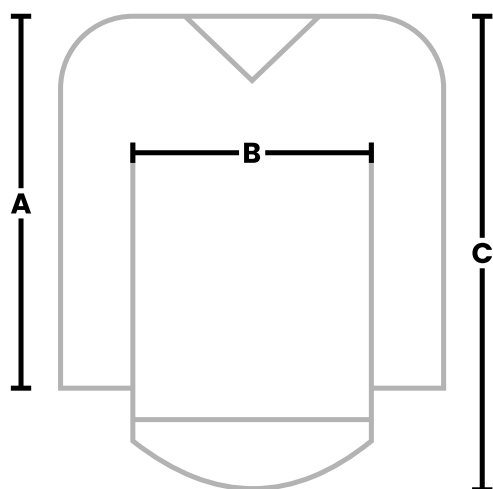

MOTOCROSS / ATV JERSEY

Fit: **REGULAR** Unit: **CM**

| SIZE | A | B | C |
|------|----|------|------|
| XS | 76 | 48.5 | 66.5 |
| S | 80 | 50.5 | 69.5 |
| M | 83 | 53 | 71.5 |
| L | 85 | 55 | 75.5 |
| XL | 87 | 57 | 78 |
| 2XL | 89 | 62 | 81 |
| 3XL | 90 | 65.5 | 85.5 |
| 4XL | 92 | 69.5 | 88.5 |

MOTOCROSS / ATV JERSEY

Fit: **LOOSE** Unit: **CM**

| SIZE | A | B | C |
|------|----|----|----|
| XS | 78 | 57 | 72 |
| S | 81 | 59 | 74 |
| M | 84 | 61 | 77 |
| L | 84 | 63 | 80 |
| XL | 86 | 65 | 82 |
| 2XL | 88 | 67 | 84 |
| 3XL | 89 | 69 | 87 |
| 4XL | 90 | 71 | 89 |

A SLEEVE LENGTH

B CHEST WIDTH

C BODY LENGTH

An athlete who is 175 cm / 5'9" tall, weighs 75 kg / 165 lbs, and wears size M. Tolerance is +/- 2%. **QUESTIONS?** Contact us, at sales@jerseyclinic.com

MOTOCROSS / ATV JERSEY

Fit: **REGULAR** Unit: **IN**

| SIZE | A | B | C |
|------|------|------|------|
| XS | 29.9 | 19.1 | 26.2 |
| S | 31.5 | 19.9 | 27.4 |
| M | 32.7 | 20.9 | 28.1 |
| L | 33.5 | 21.7 | 29.7 |
| XL | 34.3 | 22.4 | 30.7 |
| 2XL | 35 | 24.4 | 31.9 |
| 3XL | 35.4 | 25.8 | 33.7 |
| 4XL | 36.2 | 27.4 | 34.8 |