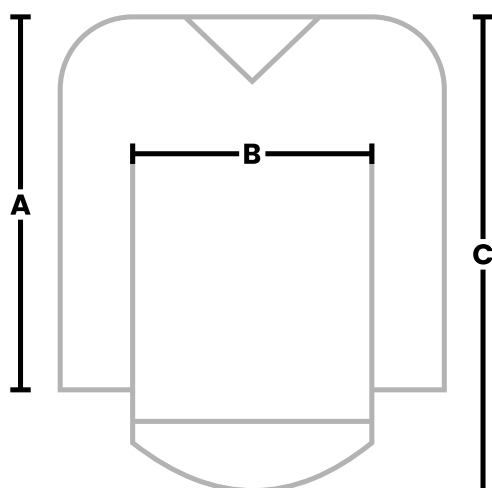

SIZE	A	B	C
XS	30.7	22.4	28.3
S	31.9	23.2	29.1
M	33	24	30.3
L	33	24.8	31.5
XL	33.9	25.6	32.3
2XL	34.6	26.4	33.1
3XL	35	27.2	34.3
4XL	35.4	28	35

A SLEEVE LENGTH

B CHEST WIDTH

C BODY LENGTH

An athlete who is 175 cm / 5'9" tall, weighs 75 kg / 165 lbs, and wears size M. Tolerance is +/- 2%. **QUESTIONS?** Contact us, at sales@jerseyclinic.com