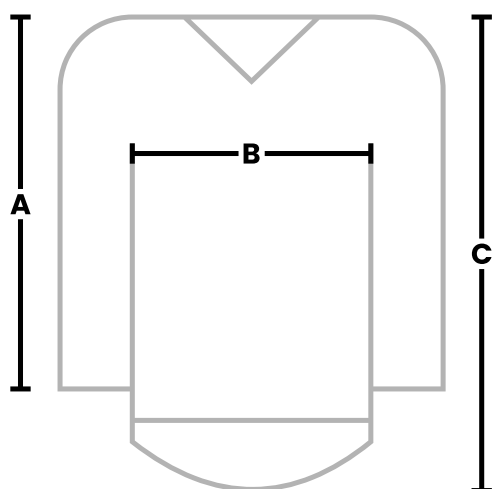

MOTOCROSS / ATV JERSEY

Fit: **LOOSE** Unit: **CM**

| SIZE | A | B | C |
|------|----|----|----|
| XS | 78 | 57 | 72 |
| S | 81 | 59 | 74 |
| M | 84 | 61 | 77 |
| L | 84 | 63 | 80 |
| XL | 86 | 65 | 82 |
| 2XL | 88 | 67 | 84 |
| 3XL | 89 | 69 | 87 |
| 4XL | 90 | 71 | 89 |

A SLEEVE LENGTH

B CHEST WIDTH

C BODY LENGTH

An athlete who is 175 cm / 5'9" tall, weighs 75 kg / 165 lbs, and wears size M. Tolerance is +/- 2%. **QUESTIONS?** Contact us, at sales@jerseyclinic.com

MOTOCROSS / ATV JERSEY

Fit: **REGULAR** Unit: **IN**

| SIZE | A | B | C |
|------|------|------|------|
| XS | 29.9 | 19.1 | 26.2 |
| S | 31.5 | 19.9 | 27.4 |
| M | 32.7 | 20.9 | 28.1 |
| L | 33.5 | 21.7 | 29.7 |
| XL | 34.3 | 22.4 | 30.7 |
| 2XL | 35 | 24.4 | 31.9 |
| 3XL | 35.4 | 25.8 | 33.7 |
| 4XL | 36.2 | 27.4 | 34.8 |

A SLEEVE LENGTH

B CHEST WIDTH

C BODY LENGTH

An athlete who is 175 cm / 5'9" tall, weighs 75 kg / 165 lbs, and wears size M. Tolerance is +/- 2%. **QUESTIONS?** Contact us, at sales@jerseyclinic.com